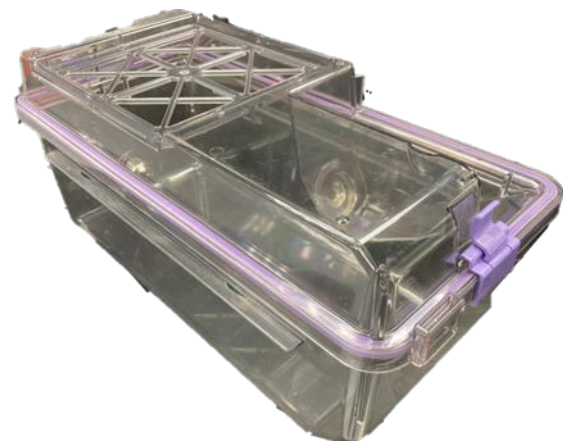

Transport cages

The transport box from either National Laboratory Animal center or LASCO can only be used once, and should not be reused.

Reject(without top filter of the cage or the top filter with broken away part or the top filter installed not well)

Reject(use of some containers for transport is not allowed)

Such containers cannot prevent the pathogen, and are easily damaged by animal bites ,wet feces or urine, causing animal escape and increasing contamination risks.