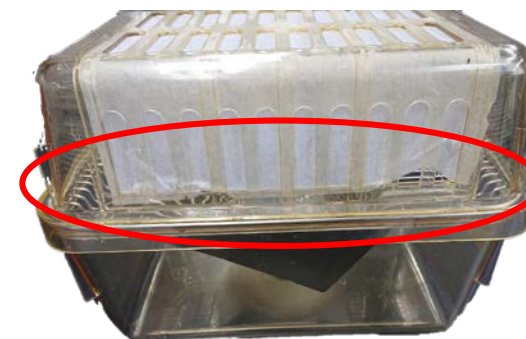

Transport cages

The transport box from either National Laboratory Animal center or LASCO can only be used once, and should not be reused.

Reject(without top filter of the cage or the top filter with broken away part or the top filter installed not well)

Reject(use of some containers for transport is not allowed)

Such containers cannot prevent the pathogen, and are easily damaged by animal bites ,wet feces or urine, causing animal escape and increasing contamination risks.