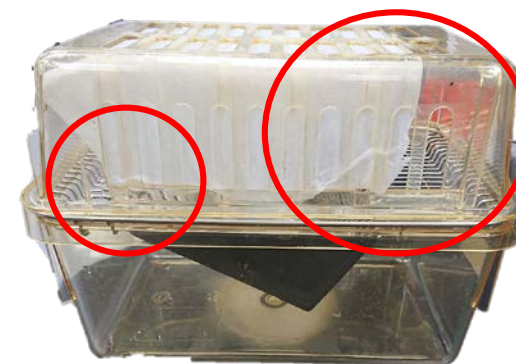

Transport cages

The transport box from either National Laboratory Animal center or LASCO can only be used once, and should not be reused.

Reject(without top filter of the cage or the top filter with broken away part or the top filter installed not well)

Reject(use of some containers for transport is not allowed)

Such containers cannot prevent the pathogen, and are easily damaged by animal bites ,wet feces or urine, causing animal escape and increasing contamination risks.