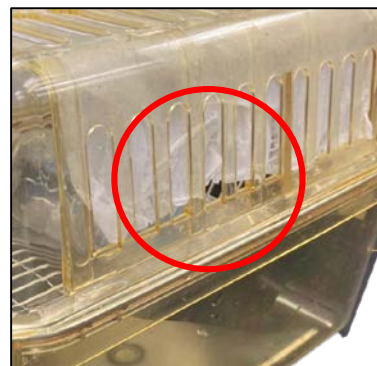

Transport cages

The transport box from either National Laboratory Animal center or LASCO can only be used once, and should not be reused.

Reject(without top filter of the cage or the top filter with broken away part or the top filter installed not well)

Reject(use of some containers for transport is not allowed)

Such containers cannot prevent the pathogen, and are easily damaged by animal bites ,wet feces or urine, causing animal escape and increasing contamination risks.